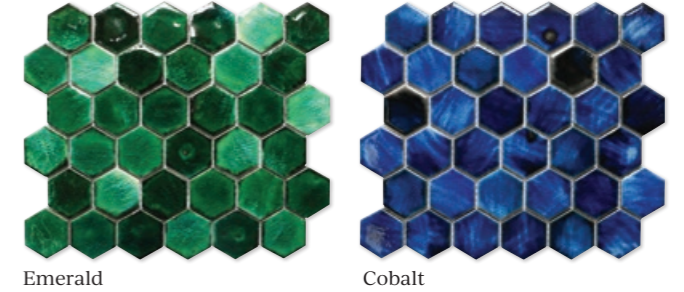

Akazu

PORCELAIN MOSAIC • CRACKLE GLAZE

The Akazu pottery of medieval Japan is prized worldwide for its unique handmade gloss enamel. Echoing this varied, organic look, our Akazu mosaics come in two jewel-like tones and a hexagon shape for a mouthwatering varied effect.

Format (cm)	£m² Inc VAT	Sheets/m²	Sold by
27 x 31.2 x 0.7	£294.00	11.87	Sheet

Suitable for interior walls. Requires sealing with Crackle Glaze Protector, see page 236. Avoid cleaning with acidic cleaning products. Where used in wet areas it may discolour.