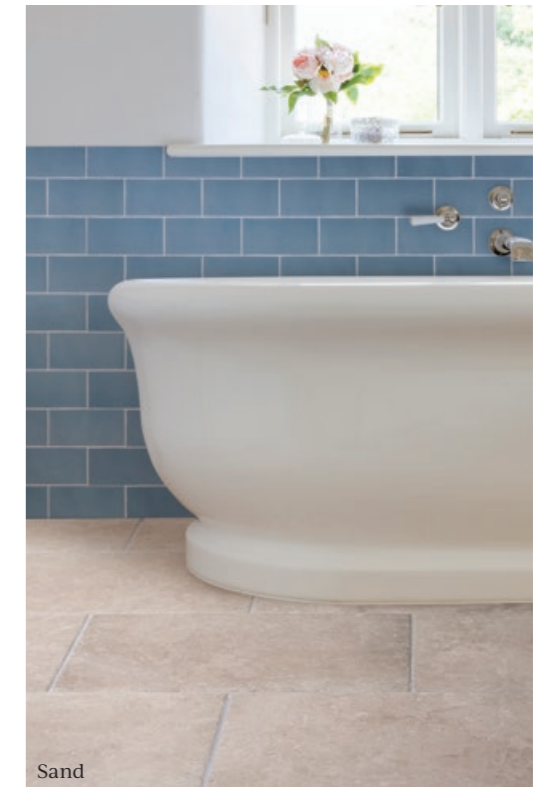

Format (cm)	£m ² inc VAT	Sold by
60 x 40 x 0.95	£59.00	4 pieces (0.96m ²)
Opus pattern x 0.95	£59.00	Repeat (0.72m ²)

Suitable for interior walls and floors. Slip rating: R10

Grey Opus Pattern

Beige Opus Pattern