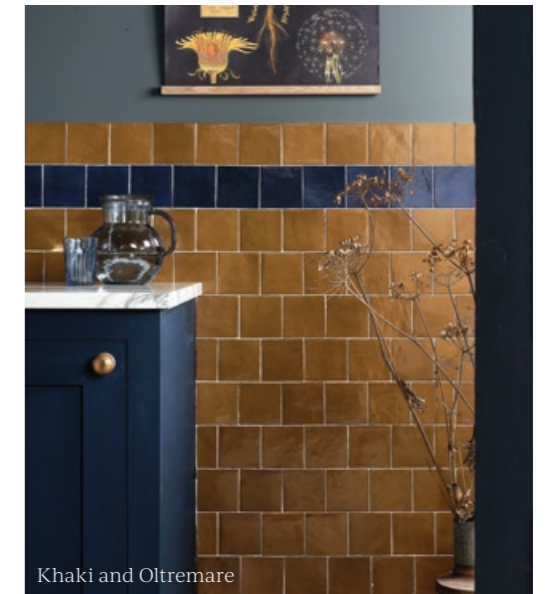

Glicine (wall) with Tokyo Marble Mosaic (floor)

Format (cm)	£m² inc VAT	Sold by
9.9 x 9.9 x 1	£87.60	102 pieces (0.529m²)

Suitable for interior walls and floors.