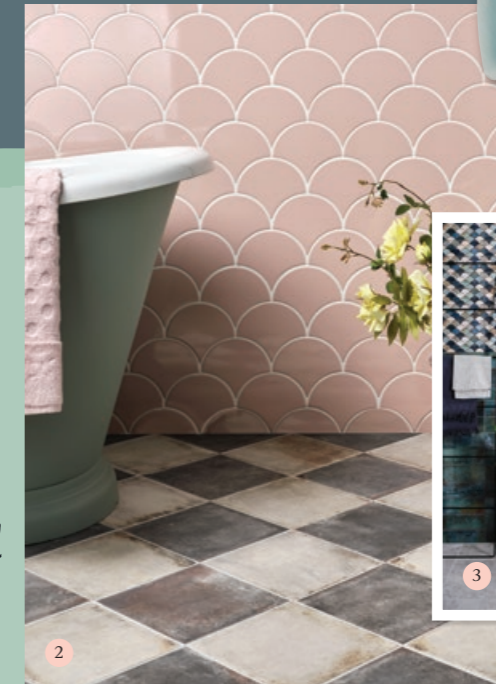

Look out for this icon highlighting stone and tiles from the National Trust Tile Collection.

- Pictured:
1. Floor: Woodland Glade. Wall: Chic White
 2. Floor: Osterley Black Square, White Square. Wall: Riverlands Scales Marshmallow
 3. Floor: Riverlands Melange. Wall: Wightwick Scallop Decor, Wightwick Emerald
 4. Istanbul Marble Mosaic
 5. Chatham Natural
 6. Glass House
 7. Tunstall peacock Blue Square
 8. Riverlands Scales Heron