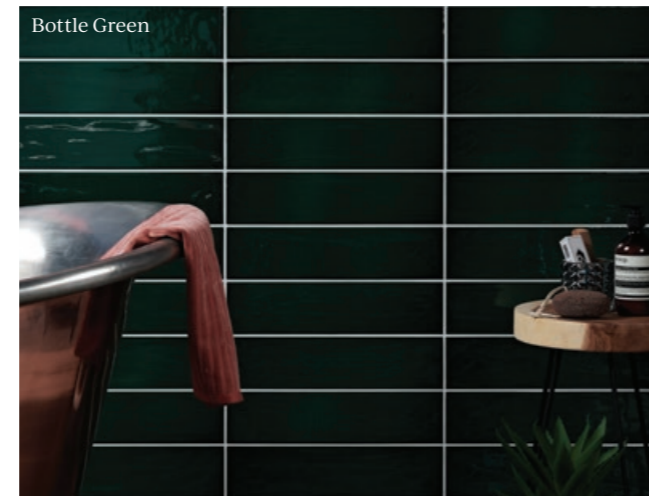

Format (cm)	£m ² inc VAT	Sold by
10 x 40 x 0.9	£85.50	24 pieces (0.96m ²)

Suitable for interior walls.

Kiwi, shown with Hamlet and Lucca Tumbled Chequerboard

Chalk White

Bottle Green

Aqua

Sky

Bottle Green