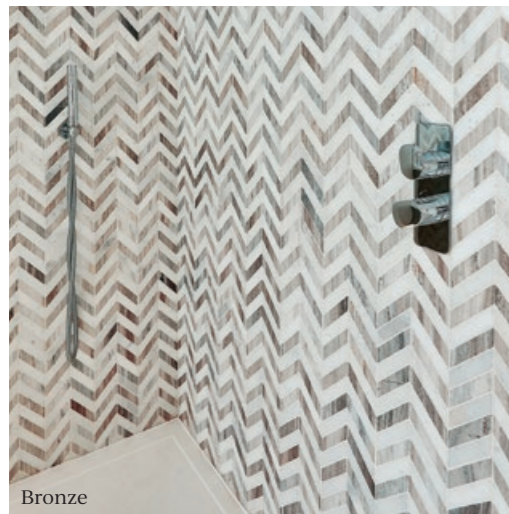

Amazon

Silver (floor)

Bronze