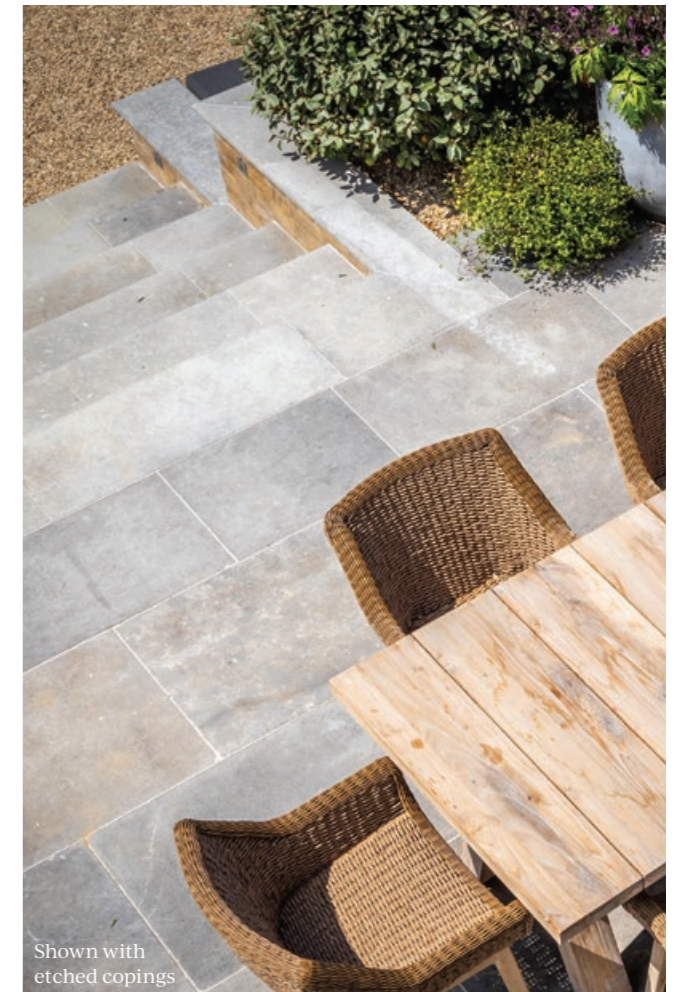

Corfe Limestone Collection

ETCHED FINISH

HONED FINISH

TUMBLED FINISH

TUMBLED & ETCHED FINISH

Natural Stone
LIMESTONE, SANDSTONE
& SLATE

The underlying grey in Corfe limestone is 'bleached' by the etching process, and so it does look quite different to the other finishes. The etching gives the stone a good grip finish for wet and exterior use as well as a fantastic, tactile look that works well in contemporary interiors.

With deep, moody tones of grey and charcoal highlights and lots of wonderful fossils and natural markings, Corfe limestone is reminiscent of the very hard limestones found on the Isle of Purbeck in Dorset.

Applying the tumbled finish to Corfe limestone adds a soft, rustic look and character to this natural stone. The beautiful moody tone of grey is the perfect foundation for homes.

The tumbled and etched finish has a modern yet rustic look, making it the perfect stone for fuss-free terraces, patios, and pools, whilst offering additional grip indoors.

Format (cm)	£m² Inc VAT	Sold by
60 x Random x 2	£125.00	1m²
Bullnose coping: 100 x 40 x 4	£186.11 each	Piece

Suitable for interior and exterior floors, pool surrounds, sealing required.

Format (cm)	£m² Inc VAT	Sold by
60 x Random x 1.5	£110.00	1m²

Suitable for interior walls and floors, sealing required.

Format (cm)	£m² Inc VAT	Sold by
60 x Random x 1.5	£110.00	1m²

Suitable for interior walls and floors, sealing required.

Format (cm)	£m² Inc VAT	Sold by
60 x Random x 2	£125.00	1m²
Parquet: 7.5 x 30 x 2	£120.00	1.01m²

Suitable for interior and exterior floors, pool surrounds, sealing required.