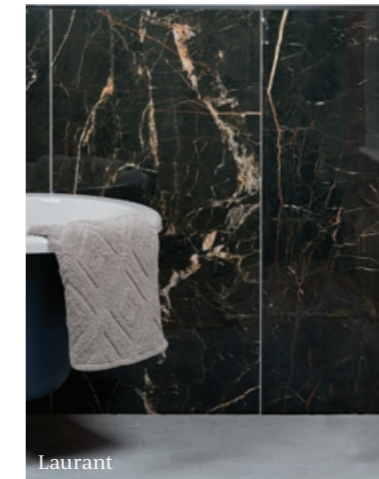

Marble Luxe

PORCELAIN • POLISHED

A large format porcelain tile, Marble Luxe gives any room a luxurious look with its rich veined patterns and choice of high-impact colours.

Format (cm)	£m² inc VAT	Sold by
60 x 120 x 1	£93.00	2 pieces (1.44m²)

Suitable for interior walls and floors.

The polished finish gives authentic depth to the marble effect - a real wow factor.