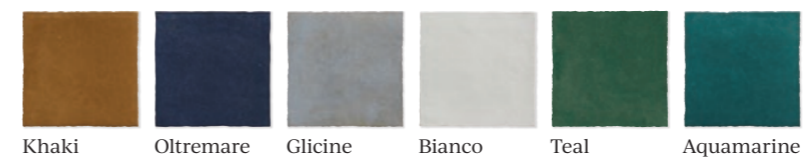

Bianco and Aquamarine