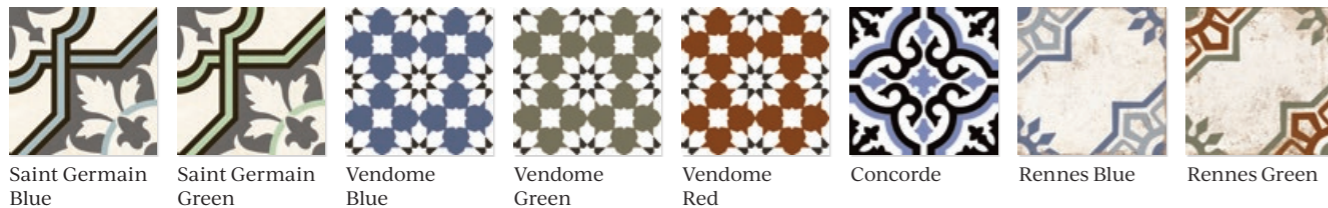

Avocado Cappuccino Forest Teal

Teal

Order Free Samples
of your favourite
stone & tiles

Belleville

PORCELAIN • MATT

The grand boulevards and romantic architecture of Paris were the inspiration for this collection of patterned tiles; offering quaint and eye-catching designs in bright tones reminiscent of the city of lights.