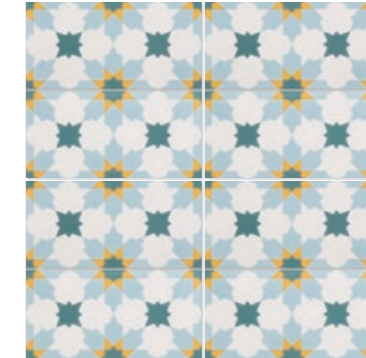

Unicorn

CERAMIC • SATIN

*Creates a dreamy effect,
perfect for 90's styling.*

Get nostalgic about your childhood with Unicorn! Playful and whimsical, the iridescence of these tiles creates a striking statement with mixed pastel tones and a soft matte finish to give a gentle, muted feel.

Format (cm)	£m² inc VAT	Sold by
10 x 40 x 1	£77.10	22 pieces (0.88m²)
Suitable for interior walls.		

Vacation

PORCELAIN • MATT

Reminiscent of designs found in Mediterranean homes, our in-house designed Vacation porcelain will make you want to head to sunny shores.

Format (cm)	£m² inc VAT	Sold by
20 x 20 x 1	£79.20	15 pieces (0.6m²)
Suitable for interior and domestic exterior walls and floors.		
Slip rating: R10, PTV +36 when wet		

Tiles displayed in sets of four

Tangier

@chantelelehdeshign. Photography: @paullmeraiig