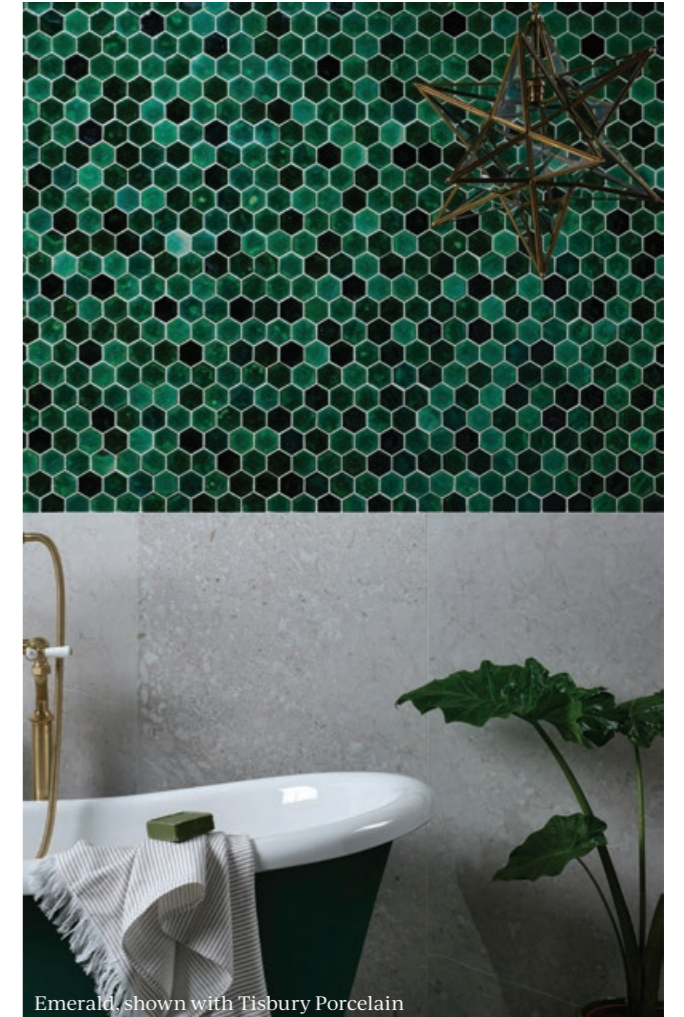

Akazu

PORCELAIN MOSAIC • CRACKLE GLAZE

The Akazu pottery of medieval Japan is prized worldwide for its unique handmade gloss enamel. Echoing this varied, organic look, our Akazu mosaics come in two jewel-like tones and a hexagon shape for a mouthwatering varied effect.

Format (cm)	£m² Inc VAT	Sheets/m²	Sold by
27 x 31.2 x 0.7	£294.00	11.87	Sheet

Suitable for interior walls. Requires sealing with Crackle Glaze Protector, see page 236. Avoid cleaning with acidic cleaning products. Where used in wet areas it may discolour.