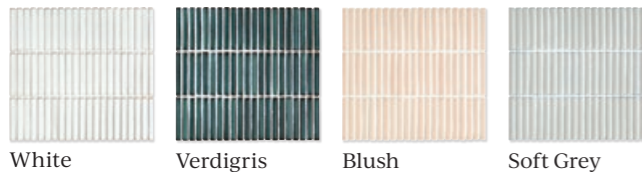

Blush

White Verdigris Blush Soft Grey