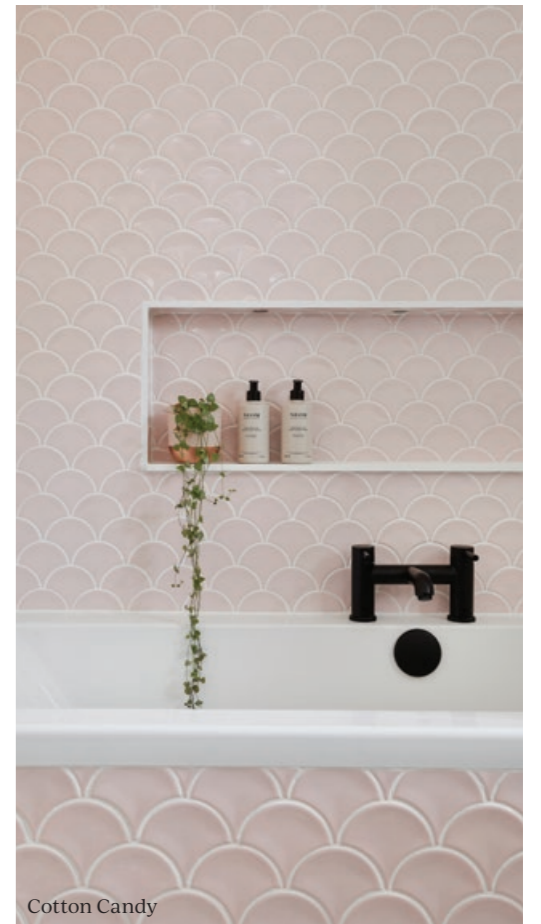

Image: Harvey George, Harrogate

Mint

Cotton Candy