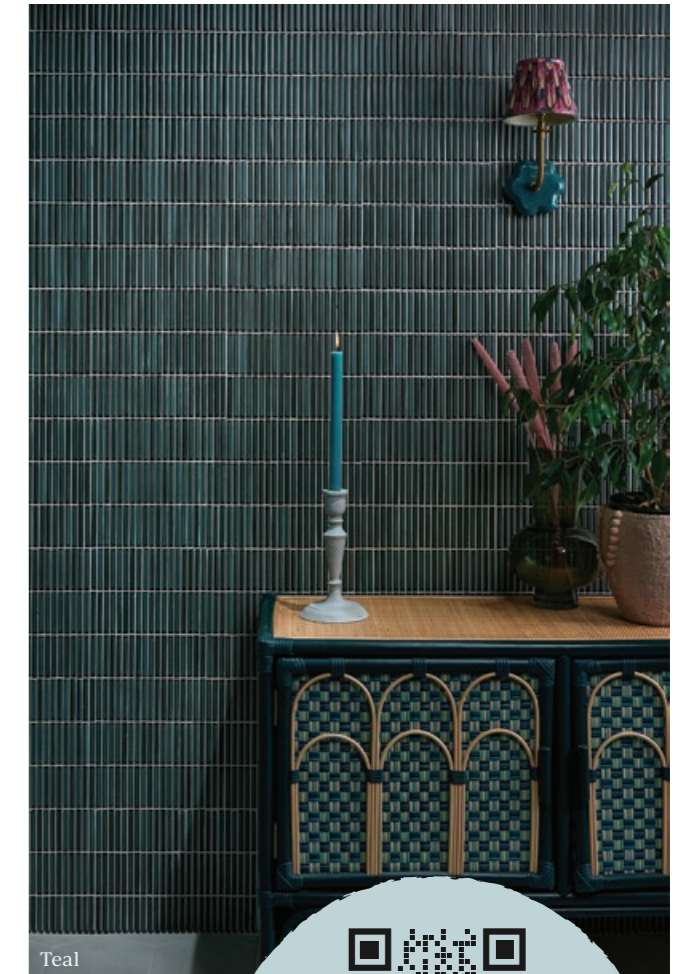

Teal

Order Free Samples
of your favourite
stone & tiles