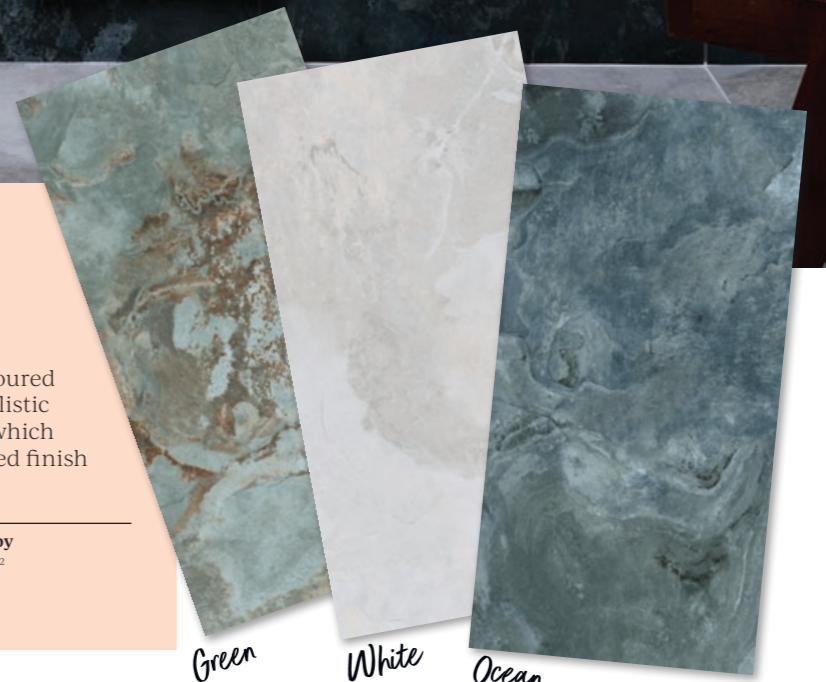

Format (cm)	£m ² Inc VAT	Sold by
60 x 120 x 1	£79.50	1.44m ²

Suitable for interior walls and floors.

Green

White

Ocean

Ocean (walls) and white (floor)

WHAT'S NEW

Purbeck