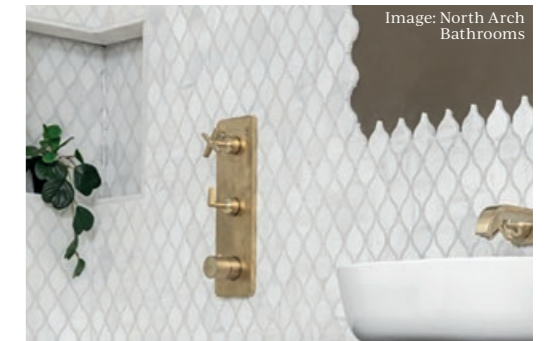

Suitable for interior walls and floors, sealing required.
Supplied on mesh sheets for easy installation.

Bamboo Mosaic

Fan Mosaic

Image: North Arch Bathrooms

Teardrop Mosaic

Large Hexagon Mosaic

Natural Stone
MARBLE