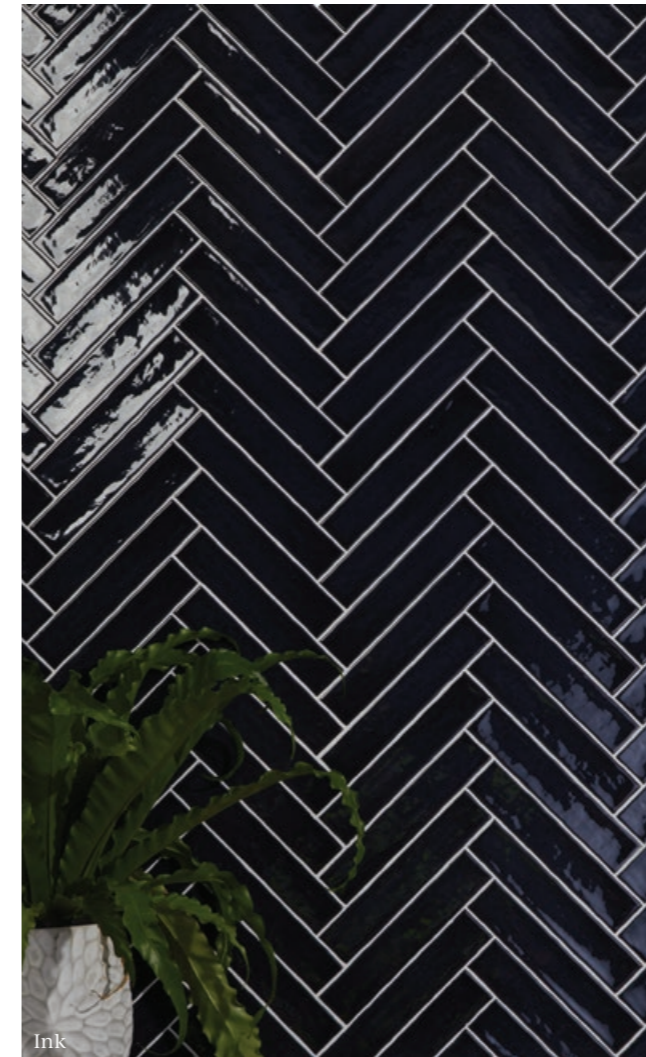

Green

Soft Grey

Avebury

CERAMIC • GLOSS

These glazed, brick-style tiles take inspiration from old Wiltshire cottages. From traditional pure white through to soft stone shades, Avebury bricks give you the option of inventive patterns, or solid blocks of colour, that add real character to modern kitchens and bathrooms.