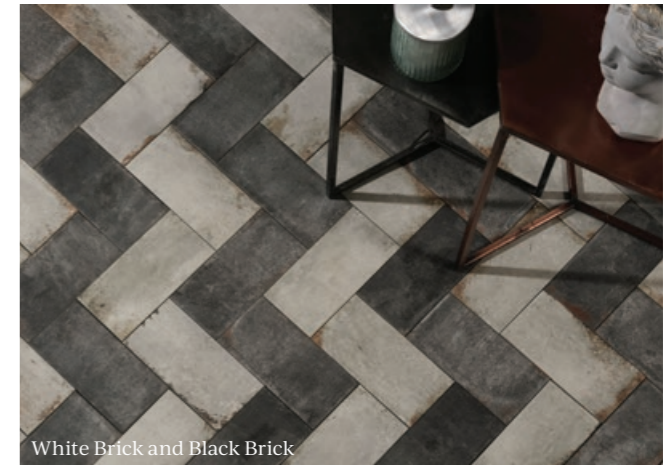

Mediterranean

PORCELAIN • MATT

With the look and feel of natural limestone, this porcelain tile is durable and hardwearing. The intricate fossils and neutral tones make this the perfect choice for enhancing both classic and contemporary schemes.

Format (cm)	£m² inc VAT	Sold by
60.4 x 90.6 x 1	£90.00	3 pieces (1.64m²)

Suitable for interior walls and floors. Slip rating: R10

Osterley

PORCELAIN • TEXTURED

The ground floor at Osterley Park in Middlesex displays an iconic chequerboard limestone floor, worn over the years by the passage of scullery maids and footmen. Our Osterley porcelain tiles authentically replicate this aged look, but with all the practicality and low maintenance of porcelain, and an R11 slip rating for use indoors and out.

Option	Format (cm)	£m² inc VAT	Sold by
Brick	11 x 22.5 x 1	£63.50	20 pieces (0.495m²)
Square	22.5 x 22.5 x 1	£57.50	20 pieces (1.01m²)

Suitable for interior and exterior walls and floors. Slip rating: R11
These tiles are non-rectified, so to achieve a checkerboard effect, wider grout joints are needed.

Tapping into the vintage chic trend, Osterley has a stylish retro effect.