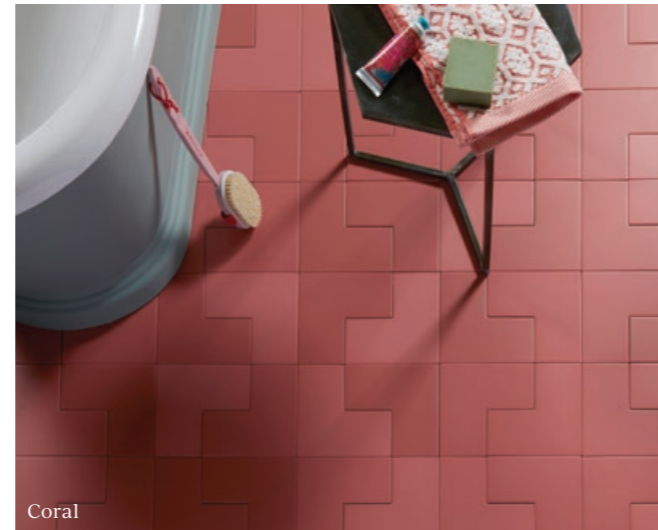

Akazu

PORCELAIN MOSAIC • CRACKLE GLAZE

The Akazu pottery of medieval Japan is prized worldwide for its unique handmade gloss enamel. Echoing this varied, organic look, our Akazu mosaics come in two jewel-like tones and a hexagon shape for a mouthwatering varied effect.

Format (cm)	£m² Inc VAT	Sheets/m²	Sold by
27 x 31.2 x 0.7	£294.00	11.87	Sheet

Suitable for interior walls. Requires sealing with Crackle Glaze Protector, see page 236. Avoid cleaning with acidic cleaning products. Where used in wet areas it may discolour.