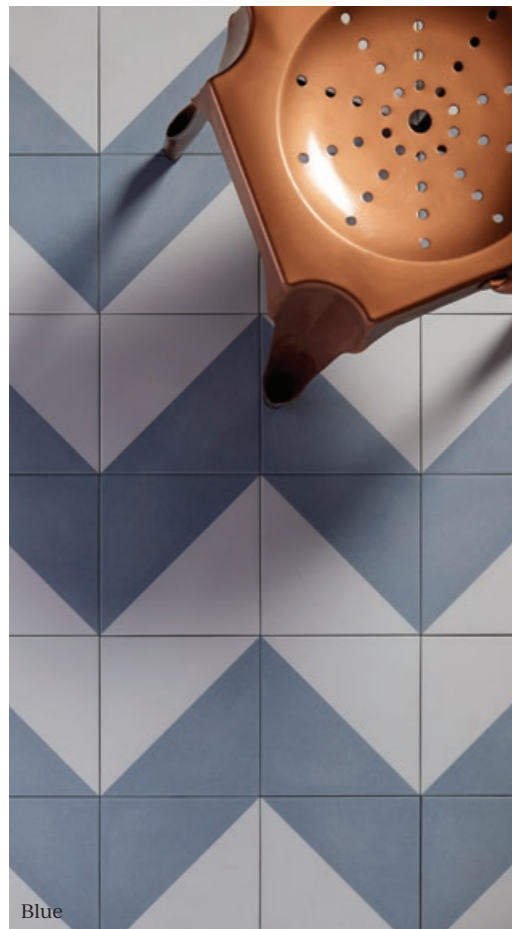

Image: @sophie_in_london

Parisian Café Tri

PORCELAIN • MATT

A replica of encaustic cement tile designs typically found in chic interiors and cafés of Paris. The muted, yet pretty, colour palette belies the inherent strength of these tiles and the added bonus of the low slip finish makes them highly versatile.

Format (cm)	£m²inc VAT	Sold by
20 x 20 x 0.8	£90.90	25 pieces (1m²)

Suitable for interior and domestic exterior walls and floors.
Slip rating: R10, PTV +36 when wet
Medium slip risk: This should not be used on pool surrounds and should be kept clean to maintain slip resistance.

Blue