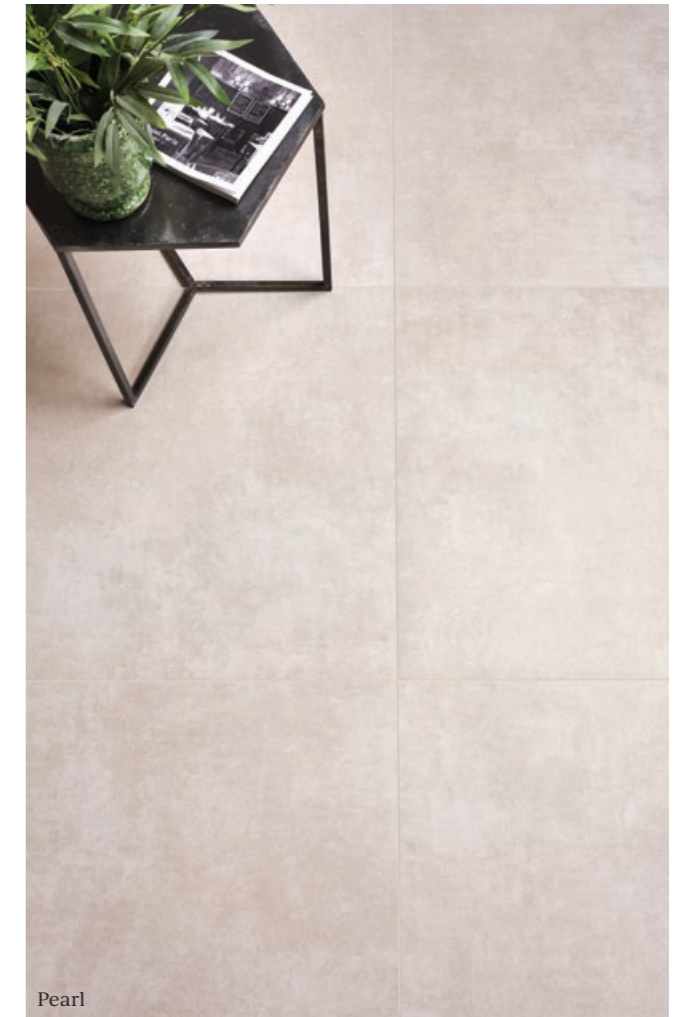

Format (cm)	£m ² inc VAT	Sold by
60 x 60 x 1	£51.00	4 pieces (1.44m ²)
60 x 120 x 1	£62.00	2 pieces (1.44m ²)

Suitable for interior walls and floors. Slip rating: R9

Sand

Grey

Pearl

Loft Vintage

PORCELAIN • SATIN