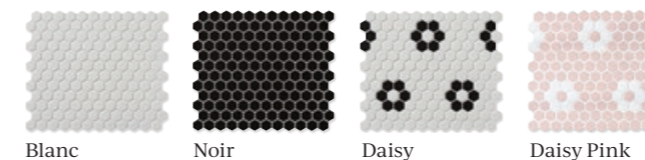

Daisy Pink

Blanc   Noir   Daisy   Daisy Pink

Option	Format (cm)	£m² inc VAT	Sheets/m²	Sold by
Blanc, Noir	26 x 30 x 0,6	£117.38	12.82	Sheet
Daisy, Daisy Pink	26 x 30 x 0,6	£147.84	12.82	Sheet

Suitable for interior walls and floors.
Slip rating: R9. Supplied on mesh sheets for easy installation.