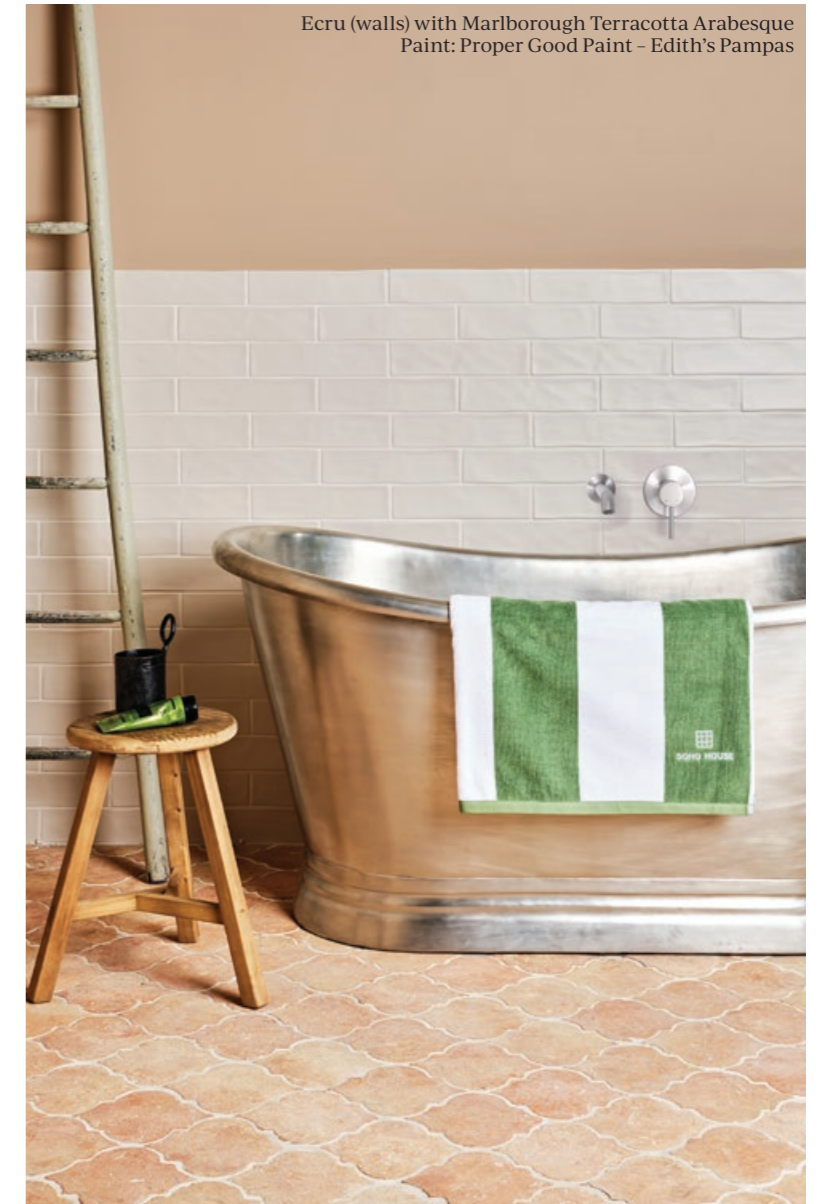

Ecu (walls) with Marlborough Terracotta Arabesque
Paint: Proper Good Paint - Edith's Pampas