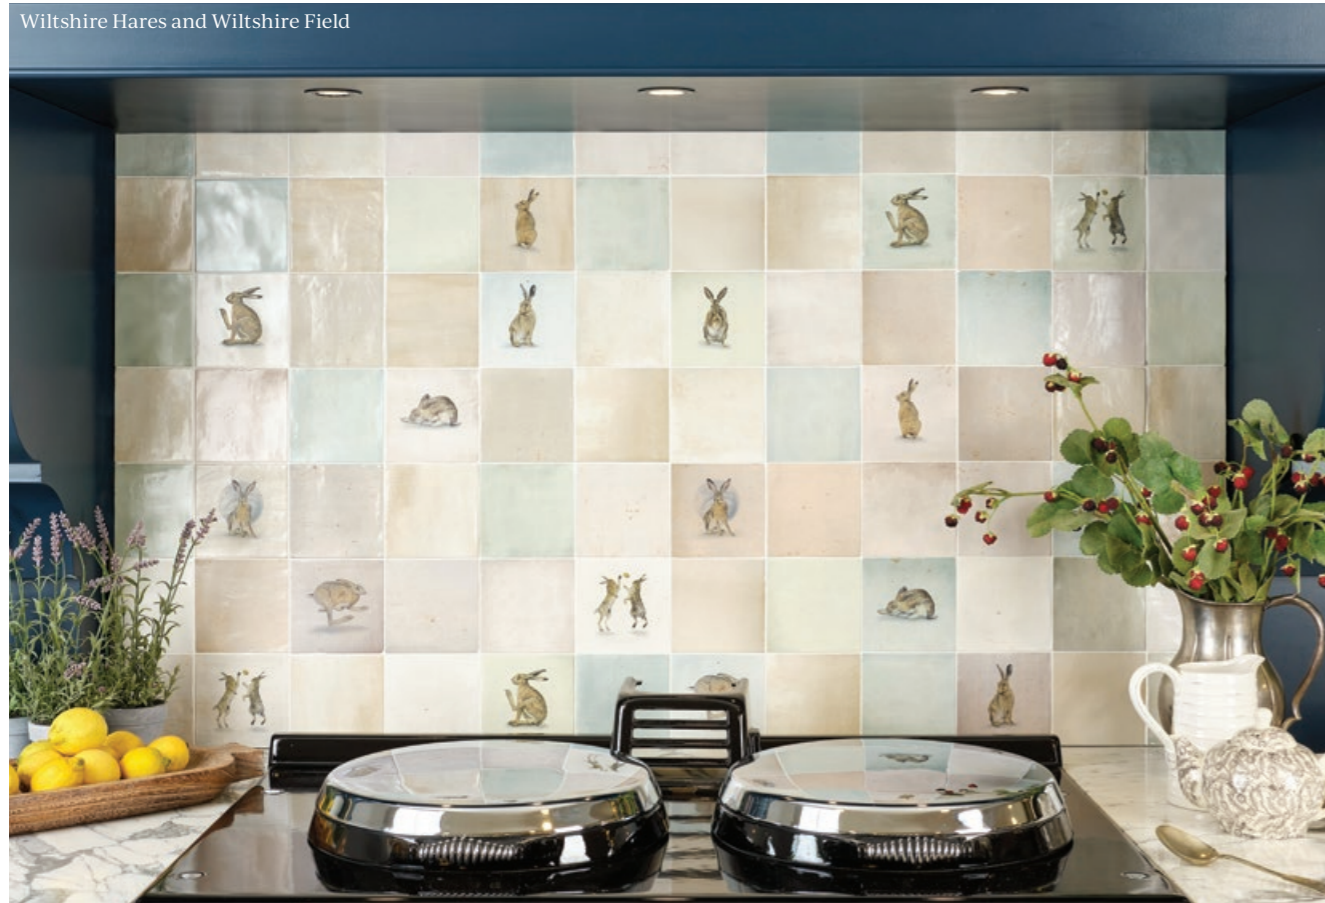

Wiltshire Hares

CERAMIC · SATIN

by Joanna May

This eye catching collection designed by Wiltshire artist Joanna May features eight different miniatures of wild hares in various poses. Hand fired in our own kiln, these tiles have a traditional yet playful farmhouse feel, and evoke an instant connection with the rolling hills and grassland of the hares' natural habitat.

Format (cm)	£ Inc VAT	Sold by
12.5 x 12.5 x 0.8	£25.00 each	Tile (0.0156m²)
Suitable for interior walls. These are made to order in our studio, so please expect longer lead times.		

Wiltshire Hares and Wiltshire Field

Wiltshire Nuance Field

CERAMIC · SATIN

These timeless farmhouse-style ceramics with their dappled, varied tone, have a delectable satin finish and all the hallmarks of authentic age.

Format (cm)	£m² Inc VAT	Sold by
12.5 x 12.5 x 0.8	£80.64	38 pieces (0.587m²)
Suitable for interior walls.