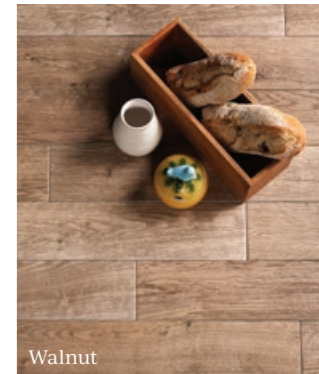

Format (cm)	£m ² inc VAT	Sold by
9.8 x 50 x 0.9	£79.00	16 pieces (0.785m ²)

Suitable for interior and domestic exterior walls and floors. Slip rating: R10

Oak

Natural

Walnut

Ash

Franklin

PORCELAIN • SATIN