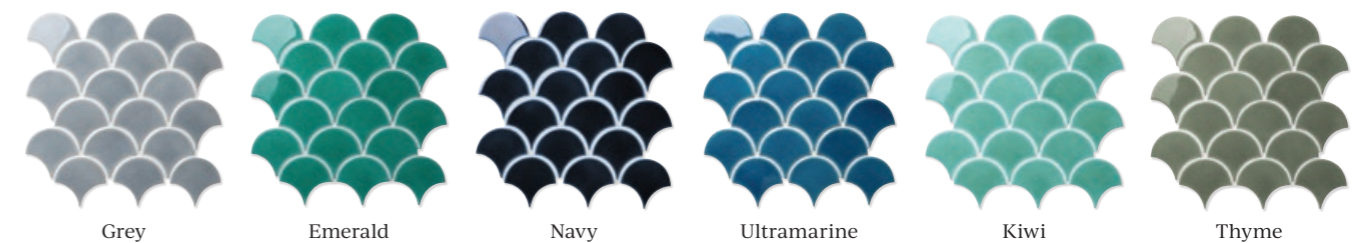

Navy

Grey

Grey

Emerald

Navy

Ultramarine

Kiwi

Thyme