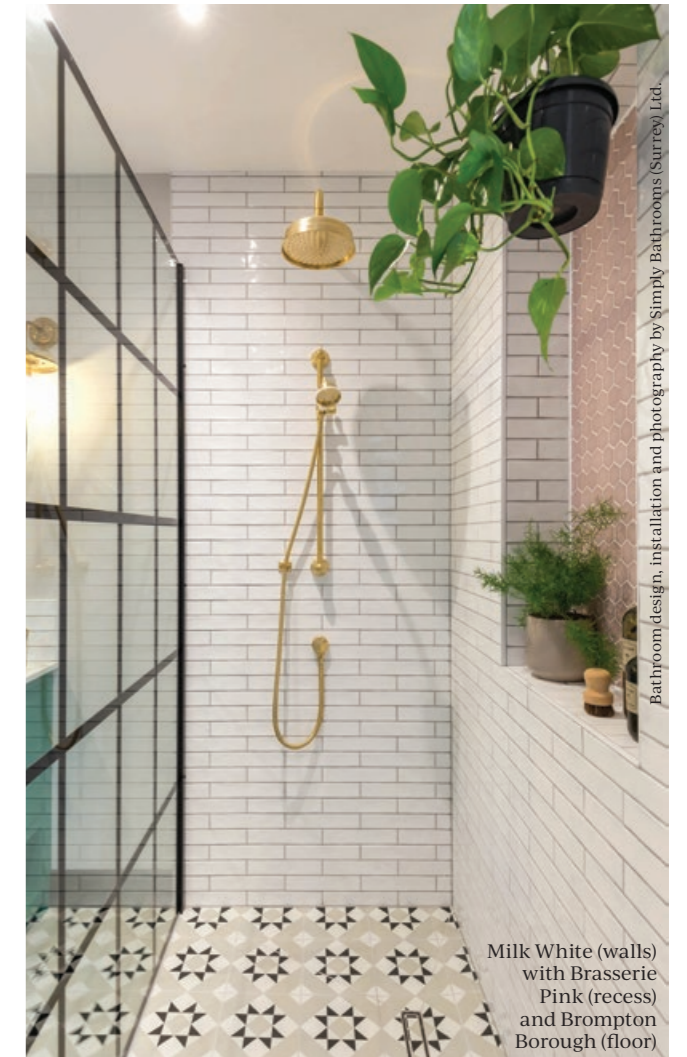

Bathroom design, installation and photography by Simply Bathrooms (Surrey) Ltd.