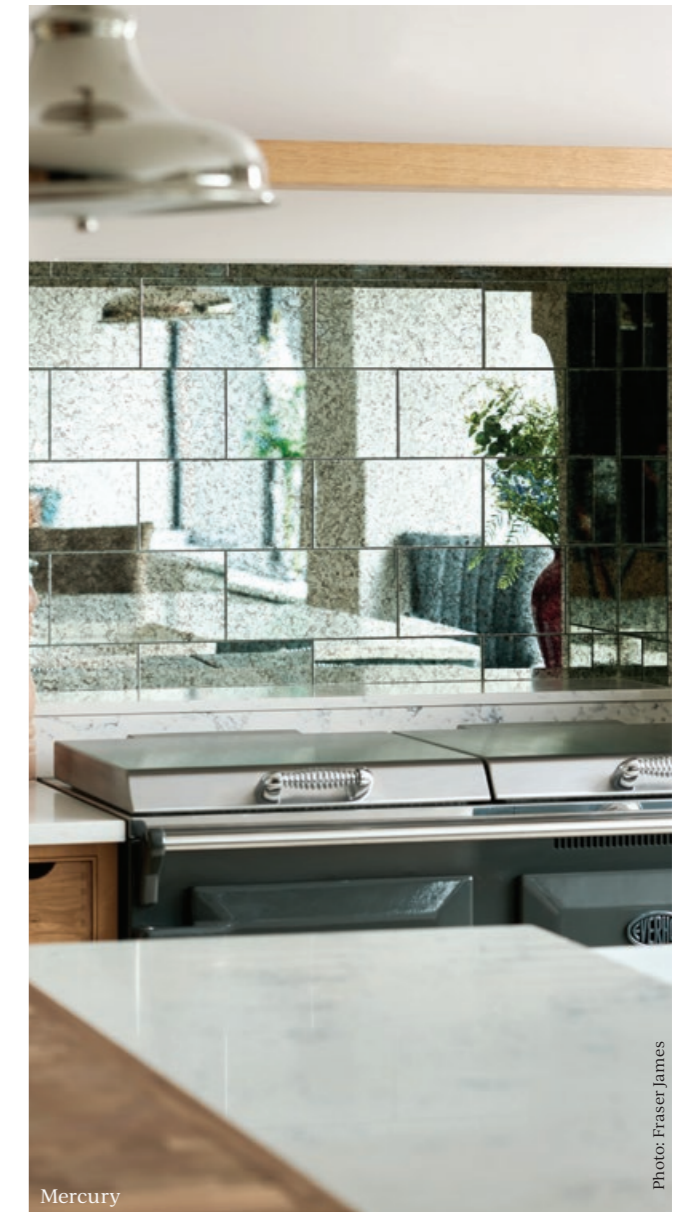

Brass

Mercury

Format (cm)	£m² inc VAT	Sold by
15 x 30 x 0.5	£247.57	Tile (0.043m²)

Suitable for interior walls.