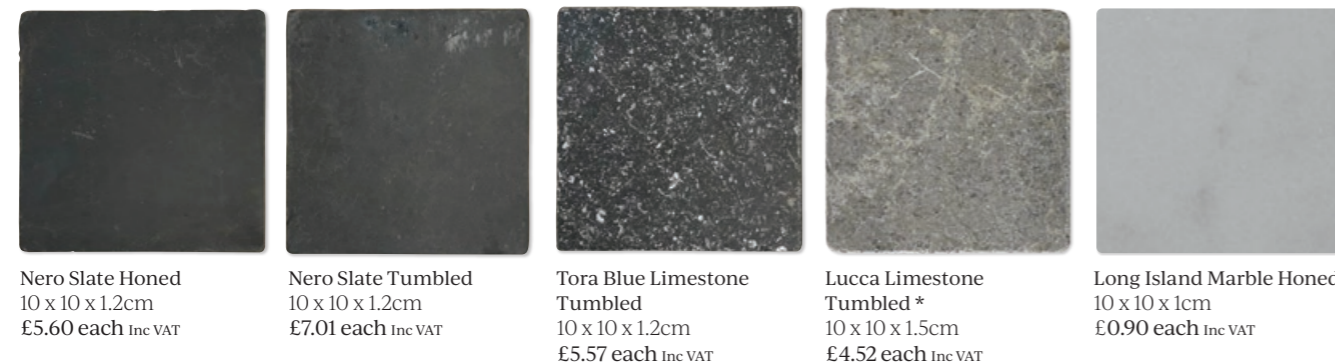

3. Choose your Cabochon

* Special order only

Adhesives & Preparation

Adhesives

Premium White Semi-Rapid Adhesive

Single part, semi-rapid setting flexible adhesive for porcelain, mosaic and natural stone. It is specially formulated with enhanced adhesion and flexibility, making it ideal for areas where slight movement or vibration can occur.
3-20mm bed thickness
Coverage: 5kg per 1m² (3mm bed thickness).
20kg £35.15 Inc VAT