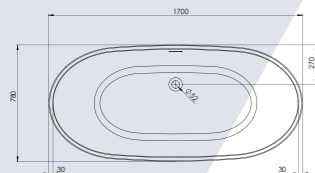

Aphrodite	RRP	NOW	Code
1700 x 800 Double Ended Freestanding Bath	£2,889	£1,299	P01450 FB599/00X