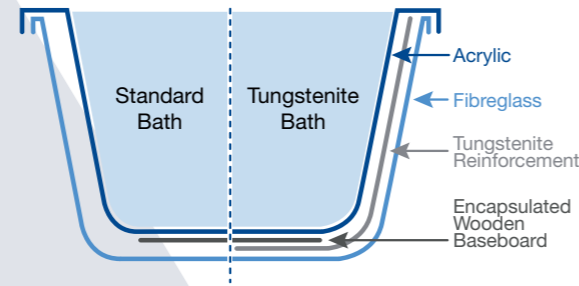

What is Tungstenite?

Tungstenite is a substantially strong, hard wearing coating that is applied to the reverse of the bath, making it as durable as a cast iron bath but with the warmer and easier to maintain finish of acrylic.

What are the benefits?

- Much stronger than acrylic.
- Retains heat for approximately 30 minutes longer than acrylic.
- Improved bath stability and rigidity.
- Increased durability resulting in a longer lifespan.

Look out for the Tungstenite logo

Dual Double Ended Bath	RRP	NOW	Code
1700 x 700mm	£385	£230	P00590 FB109/00X
1700 x 700mm	£525	£299	P00591 FB145/00X