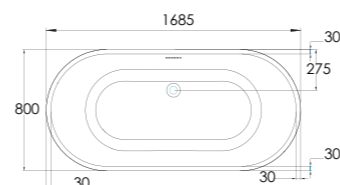

**NEW**

172L

**Florence**

1555 x 745mm Twin Skinned Freestanding Bath

RRP	NOW	Code
£999	£549	P02100 FB260/00X

263L

**Sleek**

1685 x 800mm Twin Skinned Double Ended Bath