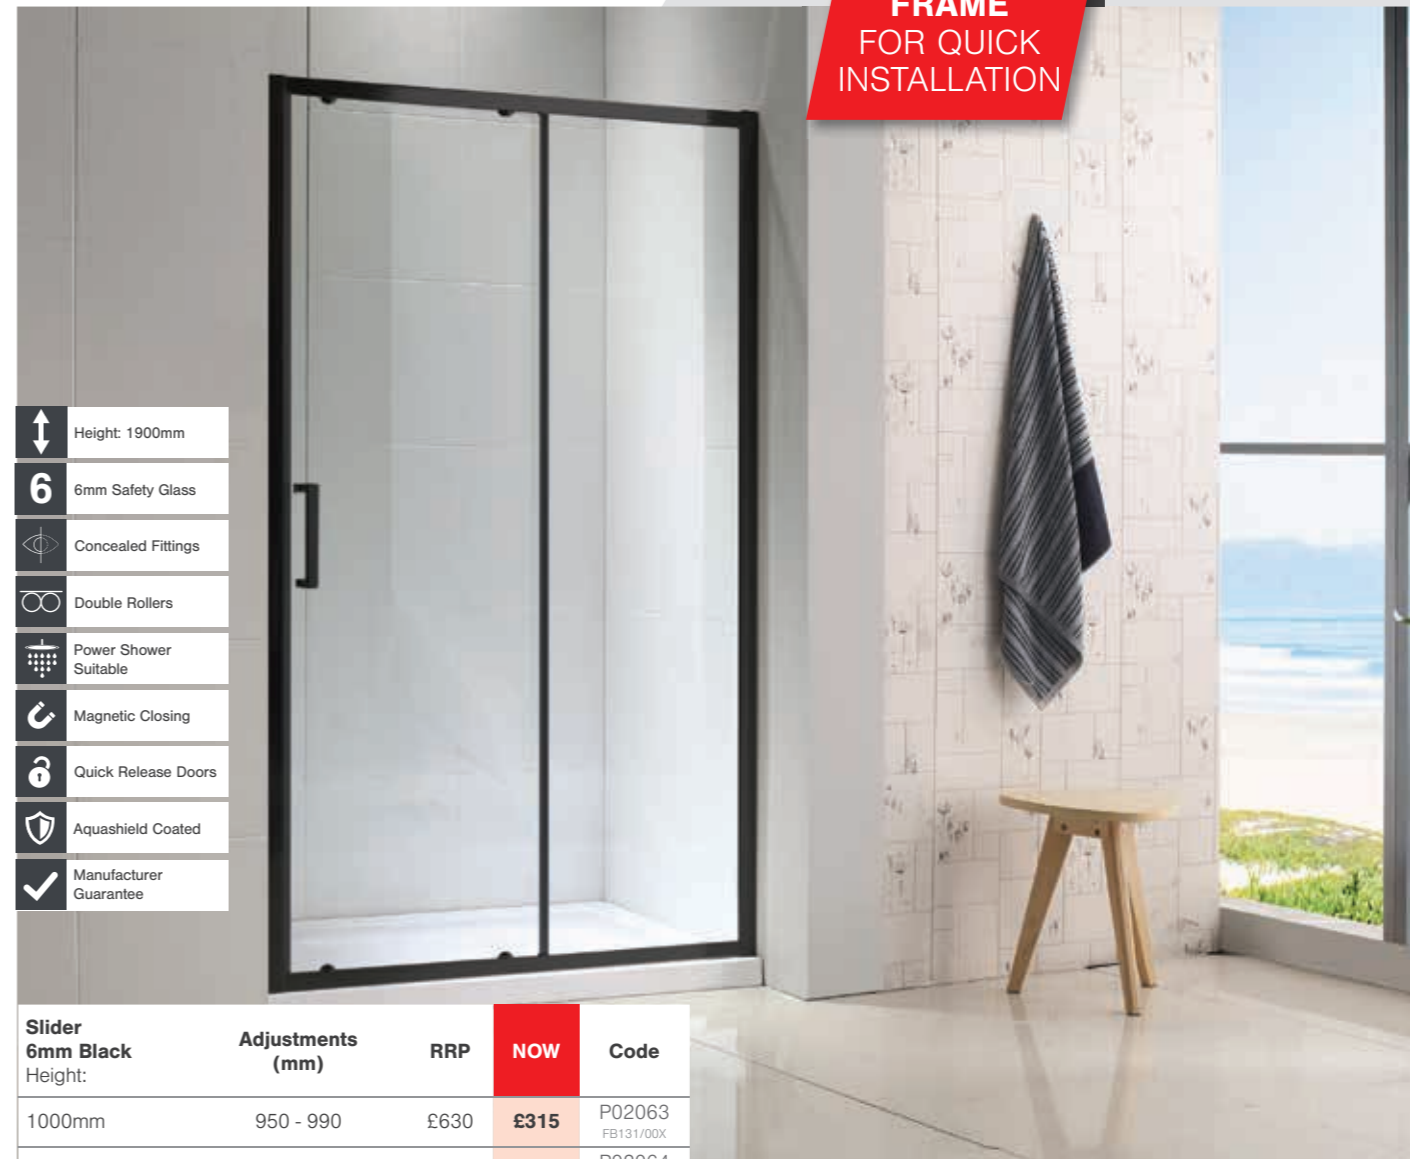

AVAILABLE FROM JANUARY 2024

AVAILABLE FROM JANUARY 2024

- Height: 1900mm
- 6mm Safety Glass
- Concealed Fittings
- Double Rollers
- Power Shower Suitable
- Magnetic Closing
- Quick Release Doors
- Aquashield Coated
- Manufacturer Guarantee

Bi-Fold Door 6mm Black Height:	Adjustments (mm)	RRP	NOW	Code
700mm	650 - 690	£670	£335	P02051 FB138/00X
760mm	710 - 750	£690	£345	P02048 FB142/00X
800mm	750 - 790	£143	£345	P02049 FB143/00X
900mm	850 - 890	£710	£355	P02050 FB147/00X

**COMPLETE THE LOOK**

For more sizes see page 76

Designer Shower Tray	RRP	NOW	Code
1200 x 800mm	£384	£266	P00987 FB123/00X

**EASY-FIT FRAME FOR QUICK INSTALLATION**

- Height: 1900mm
- 6mm Safety Glass
- Concealed Fittings
- Double Rollers
- Power Shower Suitable
- Magnetic Closing
- Quick Release Doors
- Aquashield Coated
- Manufacturer Guarantee

Slider 6mm Black Height:	Adjustments (mm)	RRP	NOW	Code
1000mm	950 - 990	£630	£315	P02063 FB131/00X
1100mm	1050 - 1090	£618	£309	P02064 FB129/00X
1200mm	1150 - 1190	£638	£319	P02065 FB133/00X
1400mm	1350 - 1390	£678	£339	P02066 FB140/00X
1500mm	1450 - 1490	£698	£349	P02067 FB144/00X
1600mm	1550 - 1590	£718	£359	P02068 FB148/00X
1700mm	1650 - 1690	£758	£379	P02069 FB156/00X