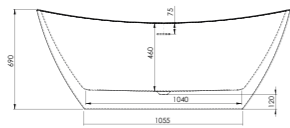

Aphrodite	RRP	NOW	Code
1700 x 800 Double Ended Freestanding Bath	£2,889	£1,299	P01450 FB599/00X