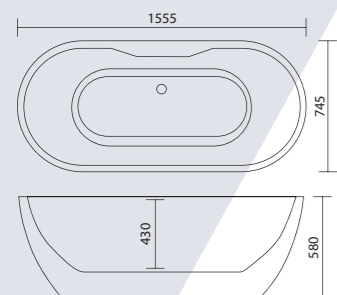

NEW

172L

Florence

1555 x 745mm Twin Skinned Freestanding Bath

RRP	NOW	Code
£999	£549	P02100 FB260/00X