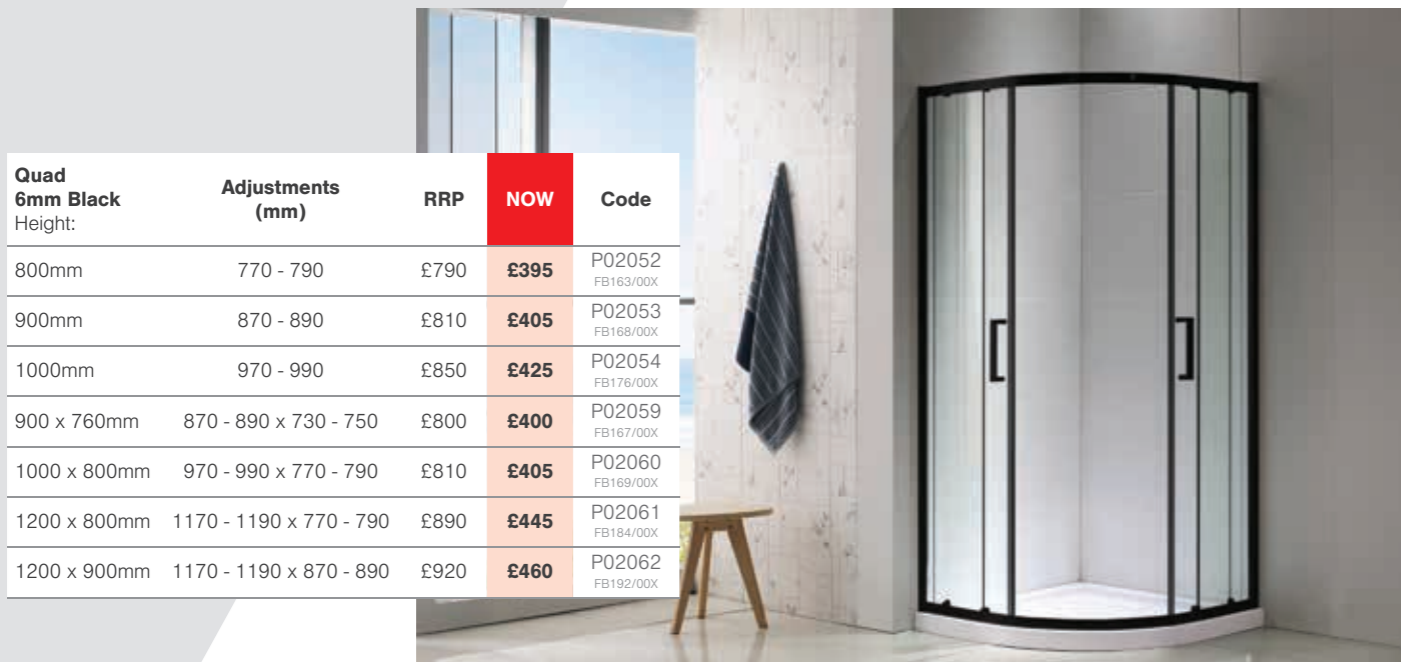

Bi-Fold Door & 45mm Tray				
Bi-Fold Door	Adjustments (mm)	RRP	NOW	Code
700mm x 760mm	675 - 715	£840	£429	P00357 FB195/00X
760mm x 760mm	735 - 775	£840	£429	P00358 FB199/00X
800mm x 800mm	775 - 815	£865	£449	P00359 FB205/00X
900mm x 900mm	875 - 915	£885	£475	P00360 FB210/00X

N.B. Side panel NOT included. † 90mm waste is required

**COMPLETE  
THE LOOK**

Plaza Shower Column		
RRP	NOW	Code
£615	£199	P00489 FB85/00X

For more shower options see page 42-45

**EASY-FIT  
FRAME  
FOR QUICK  
INSTALLATION**

- ↑ ↓ Height: 1900mm
- 6** 6mm Safety Glass
- ⦿ Concealed Fittings
- ⦿ Double Rollers
- ⦿ Power Shower Suitable
- ⦿ Magnetic Closing
- ⦿ Quick Release Doors
- ⦿ Aquashield Coated
- ✓ Manufacturer Guarantee

Quad 6mm Black Height:	Adjustments (mm)	RRP	NOW	Code
800mm	770 - 790	£790	£395	P02052 FB163/00X
900mm	870 - 890	£810	£405	P02053 FB168/00X
1000mm	970 - 990	£850	£425	P02054 FB176/00X
900 x 760mm	870 - 890 x 730 - 750	£800	£400	P02059 FB167/00X
1000 x 800mm	970 - 990 x 770 - 790	£810	£405	P02060 FB169/00X
1200 x 800mm	1170 - 1190 x 770 - 790	£890	£445	P02061 FB184/00X
1200 x 900mm	1170 - 1190 x 870 - 890	£920	£460	P02062 FB192/00X