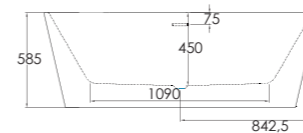

**NEW**

172L

**Florence**

1555 x 745mm Twin Skinned Freestanding Bath

RRP	NOW	Code
£999	£549	P02100 FB260/00X

263L

**Sleek**

1685 x 800mm Twin Skinned Double Ended Bath