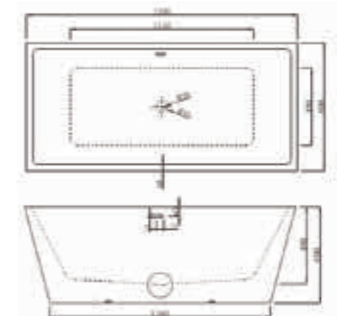

RRP	NOW	Code
£2,125	£999	P00558 FB490/00X

Aphrodite	RRP	NOW	Code
1700 x 800 Double Ended Freestanding Bath	£2,889	£1,299	P01450 FB599/00X

**SAVE OVER 50%**

Minimal	RRP	NOW	Code
1700 x 800mm Twin Skinned Double Ended Bath	£2,125	£999	P00560 FB490/00X