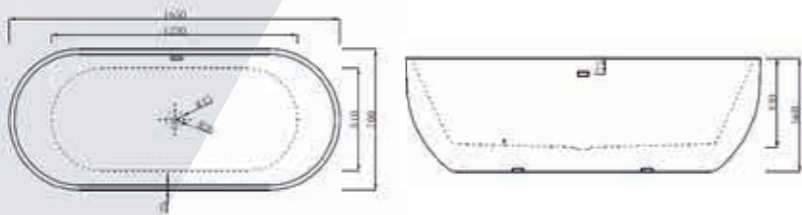

SAVE
50%

Modern	RRP	NOW	Code
1650 x 700mm Twin Skinned Double Ended Bath with Milled Integrated Waste	£1,999	£999	P00559 FB470/00X
Freestanding Bath Shower Mixer - Chrome	£650	£350	P00561 FB169/00X