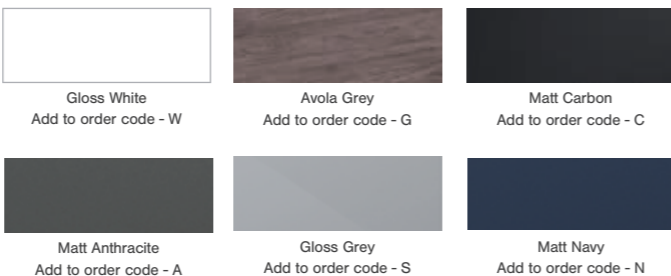

Aqua Cloakroom	Dimensions	RRP	NOW	Code
WC inc. Soft Close Seat	W380 H775 D650			
450mm Floorstanding Unit and Basin	W455 H840 D275	£599	£345	P01093 FB160/00X

To make a colour selection, simply add the letter to the end of the 'P' code. For example, P01093**W** for Gloss White.

**SAVE
OVER
30%**