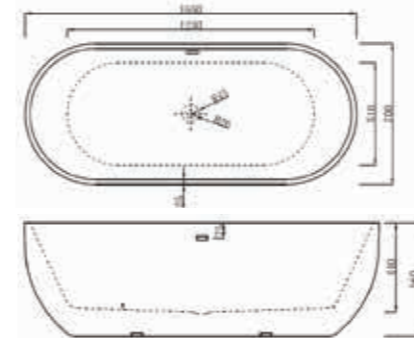

Modern	RRP	NOW	Code
1650 x 700mm Twin Skinned Double Ended Bath with Milled Integrated Waste	£2,199	£999	P02004 FB490/00X

OVER
£1000
OFF!