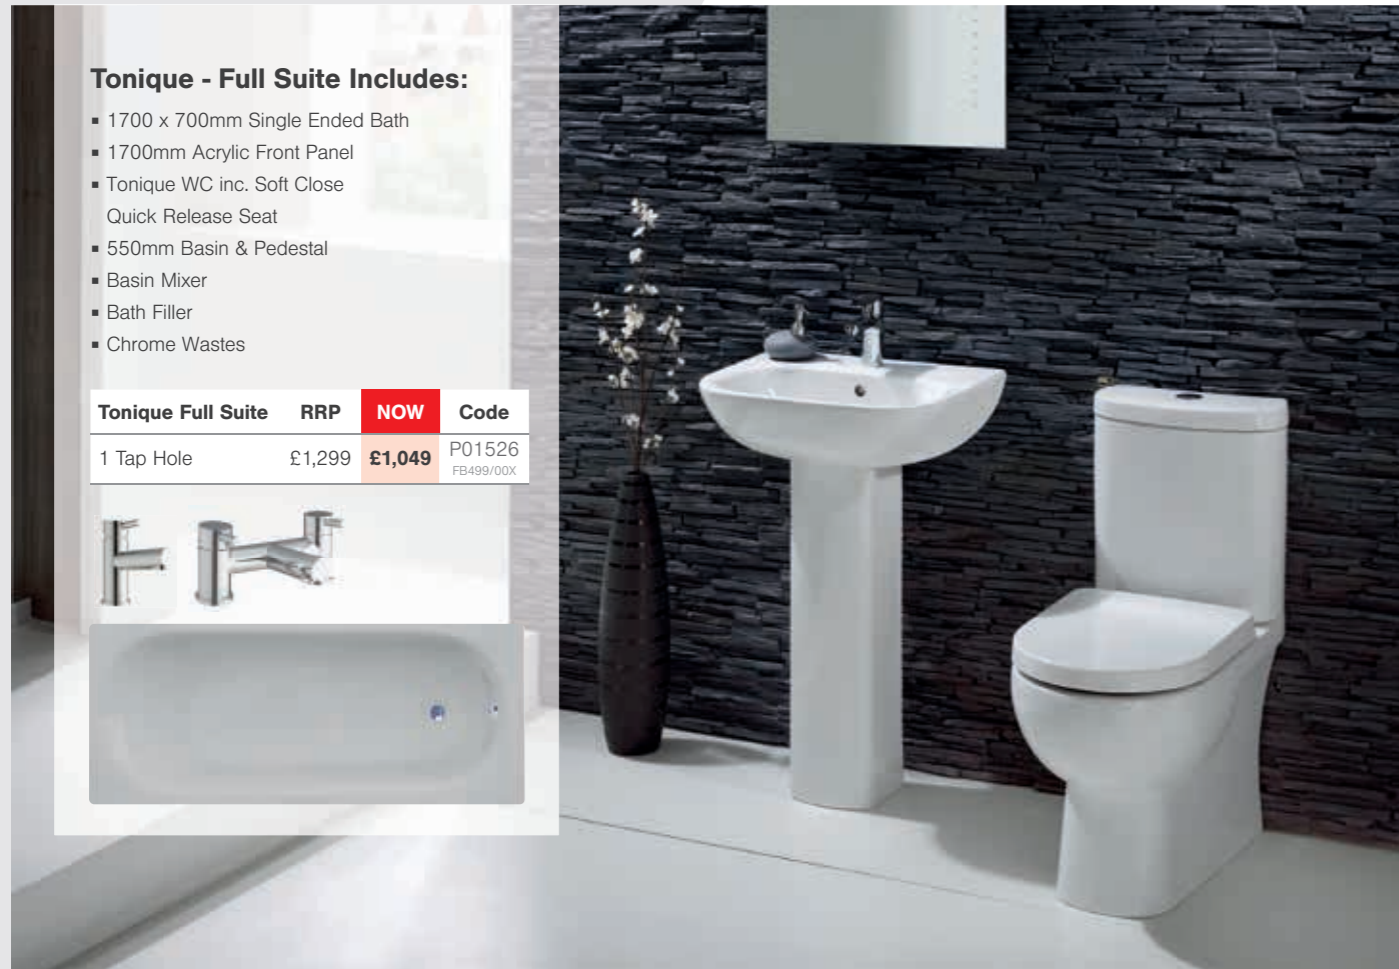

Tonique - Full Suite Includes:

- 1700 x 700mm Single Ended Bath
- 1700mm Acrylic Front Panel
- Tonique WC inc. Soft Close Quick Release Seat
- 550mm Basin & Pedestal
- Basin Mixer
- Bath Filler
- Chrome Wastes

Tonique Full Suite	RRP	NOW	Code
1 Tap Hole	£1,299	£1,049	P01526 FB499/00X

Series 600 WC	Dimensions	RRP	NOW	Code
WC inc. Soft Close Seat	W350 H775 D600	£326	£249	P02009 FB109/00X
Series 600 Basin & Pedestal				
520mm 1TH	W520 H190 D425	£129	£119	P02010 FB60/00X